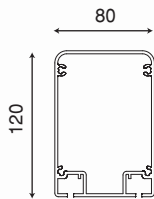

ONE MODULE
2M > 5.0M

System with single motor and 3 conveyor rafters
max 9 M

System with single motor
and 3 conveyor rafters

TWO MODULE
5M > 9M

System with single motor and 4 conveyor rafters
max 13 M

System with single motor
and 4 conveyor rafters

THREE MODULE
9M > 13M

PROFILE DETAILS

① Rafter

② Post

③ Gutter

④ Fabric Support

⑤ Puller Profile

Projection(P)	3M	4M	5M
Fabric Height(N)	425	440	450
Hood(L)	560	670	770
Fall(A)	440	545	655