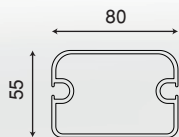

THREE MODULE
9M > 13M

PROFILE DETAILS

① Rafter

② Post

③ Gutter

④ Fabric Support

⑤ Puller Profile

Projection(P)	3M	4M	5M
Fabric Height(N)	425	440	450
Hood(L)	560	670	770
Fall(A)	440	545	655