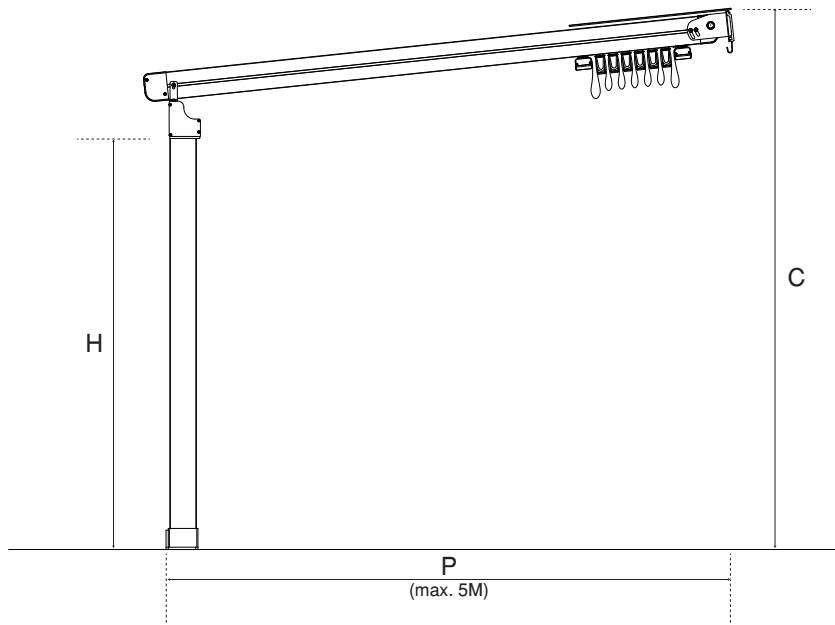

THREE MODULE
9M > 13M

PROFILE DETAILS

① Rafter

② Post

③ Gutter

④ Fabric Support

⑤ Puller Profile

Projection(P)	3M	4M	5M
Fabric Height(N)	425	440	450
Hood(L)	560	670	770
Fall(A)	440	545	655