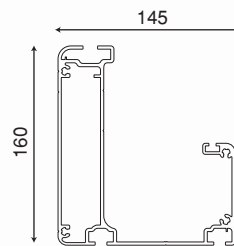

THREE MODULE
9M > 13M

PROFILE DETAILS

① Rafter

② Post

③ Gutter

④ Fabric Support

⑤ Puller Profile

Projection(P)	3M	4M	5M
Fabric Height(N)	425	440	450
Hood(L)	560	670	770
Fall(A)	440	545	655