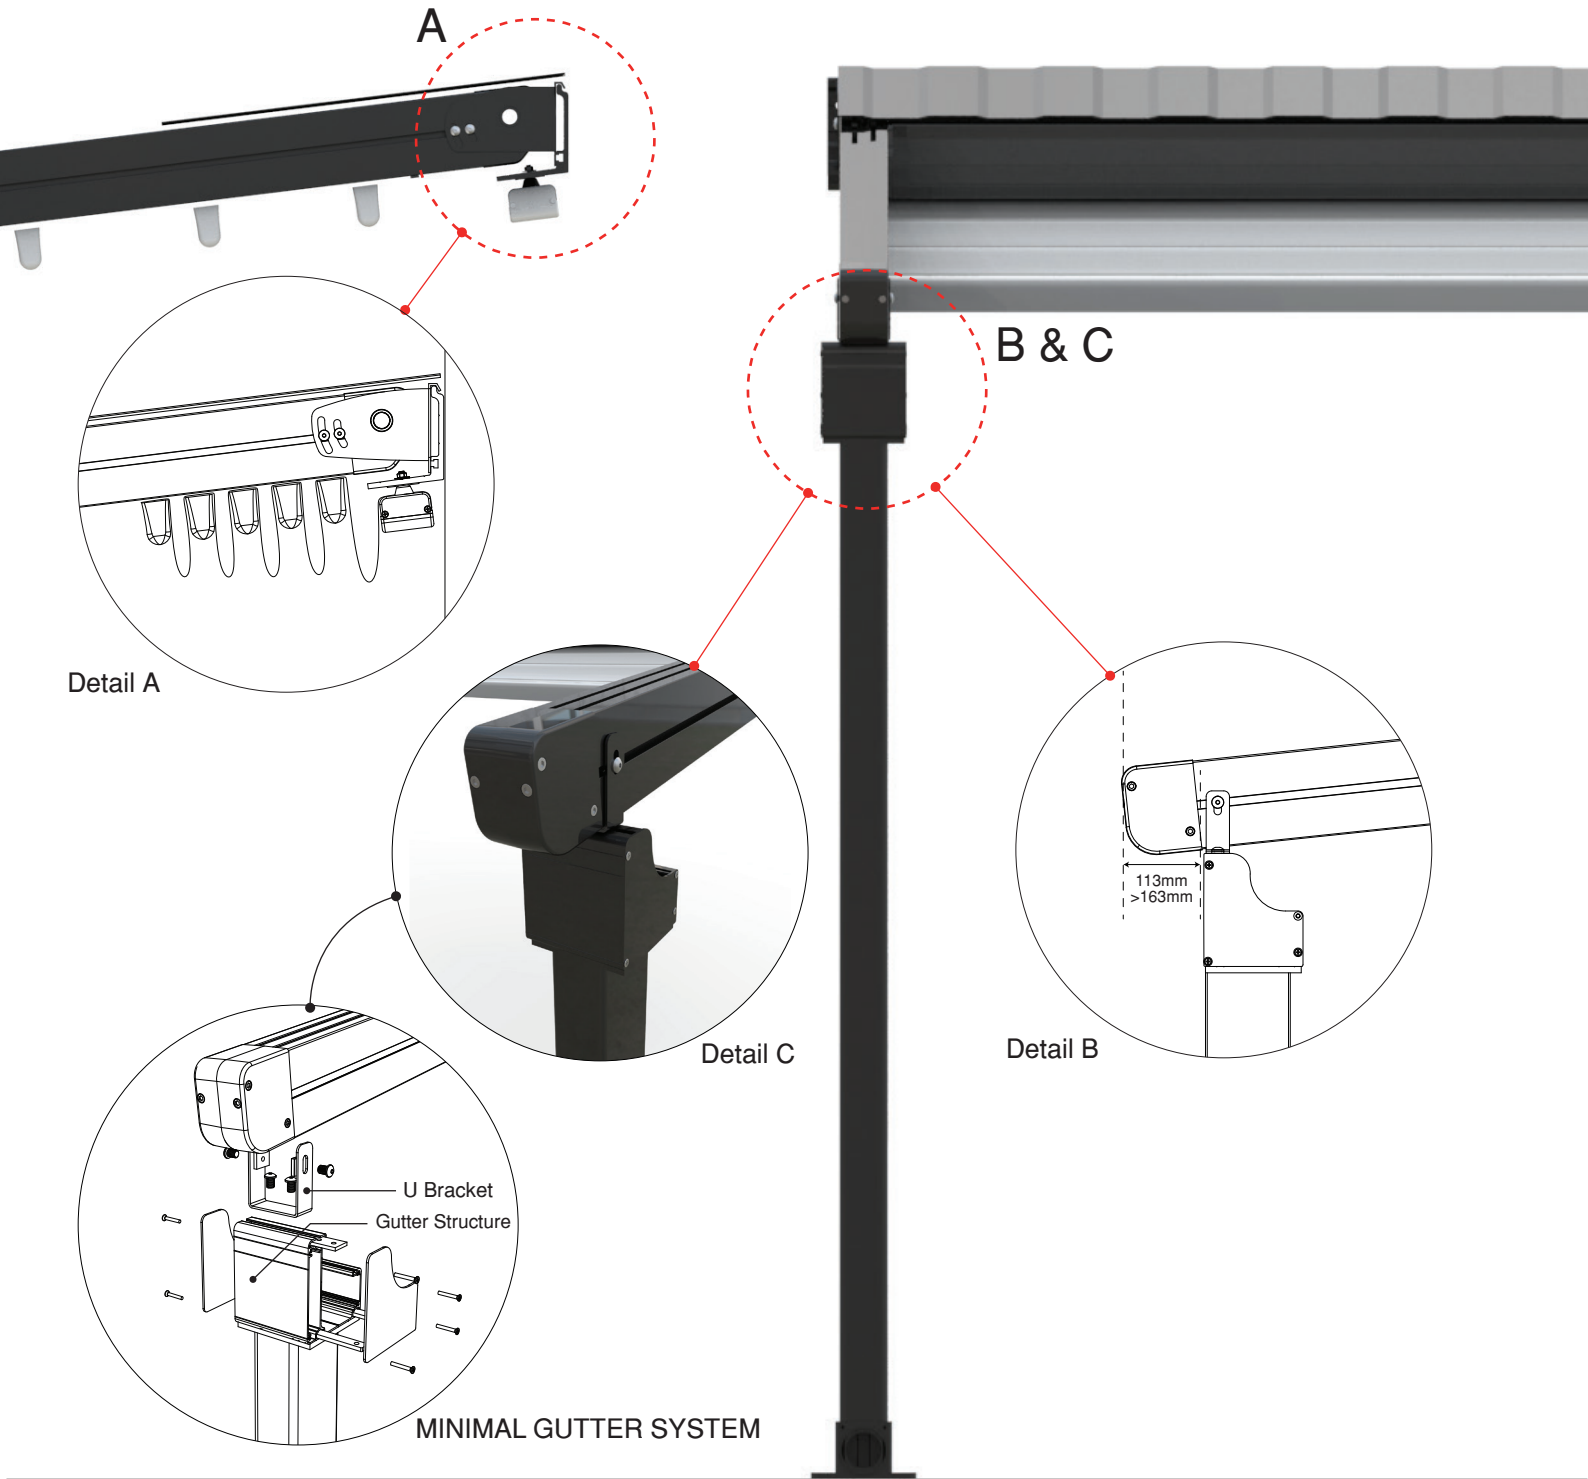

OZTECH

NEW OUTDOOR LIFE

All Weather Retractable Sunroof System

MUSE SYSTEM

THE NEW CREATIVE EXTERIOR TREND OF RETRACTABLE PERGOLAS AND ROOF SYSTEMS

System with single motor and 2 conveyor rafters
max 5 M

System with single motor
and 2 conveyor rafters

THREE MODULE
9M > 13M

PROFILE DETAILS

① Rafter

② Post

③ Gutter

④ Fabric Support

⑤ Puller Profile

Projection(P)	3M	4M	5M
Fabric Height(N)	425	440	450
Hood(L)	560	670	770
Fall(A)	440	545	655