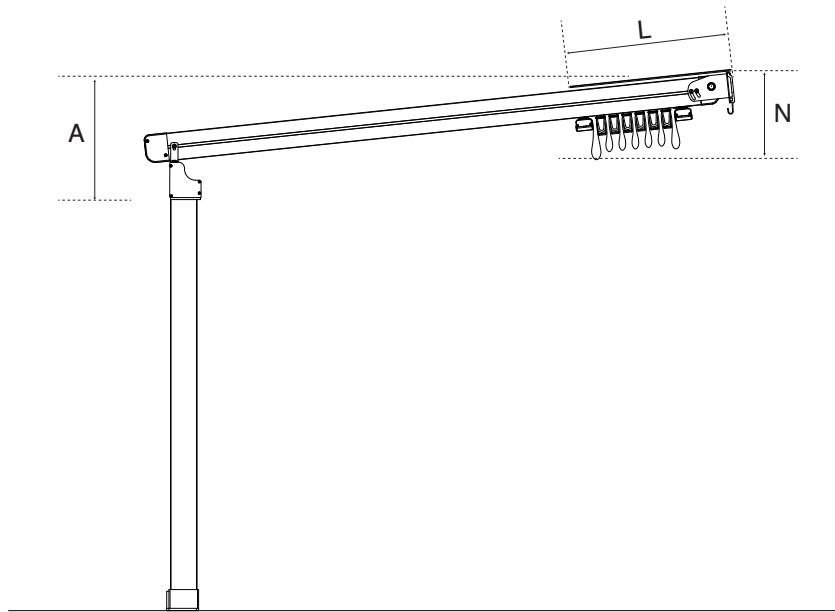

THREE MODULE
9M > 13M

PROFILE DETAILS

① Rafter

② Post

③ Gutter

④ Fabric Support

⑤ Puller Profile

Projection(P)	3M	4M	5M
Fabric Height(N)	425	440	450
Hood(L)	560	670	770
Fall(A)	440	545	655