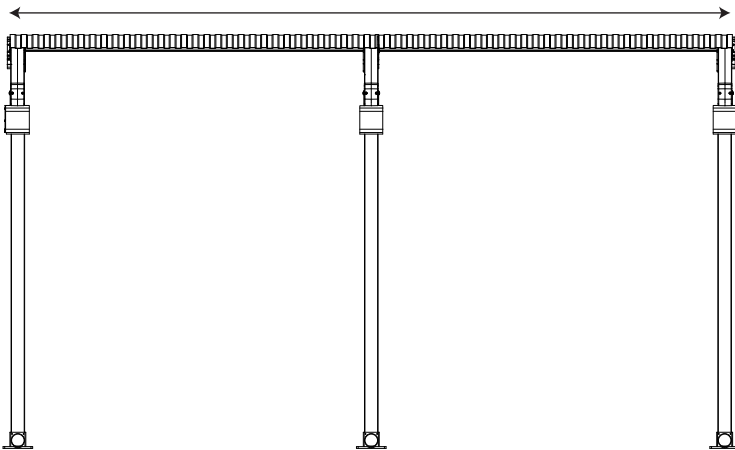

OZTECH

NEW OUTDOOR LIFE

All Weather Retractable Sunroof System

MUSE SYSTEM

THE NEW CREATIVE EXTERIOR TREND OF RETRACTABLE PERGOLAS AND ROOF SYSTEMS

System with single motor and 2 conveyor rafters
max 5 M

System with single motor
and 2 conveyor rafters

ONE MODULE
2M > 5.0M

System with single motor and 3 conveyor rafters
max 9 M

System with single motor
and 3 conveyor rafters

TWO MODULE
5M > 9M

System with single motor and 4 conveyor rafters
max 13 M

System with single motor
and 4 conveyor rafters

THREE MODULE
9M > 13M

PROFILE DETAILS

① Rafter

② Post

③ Gutter

④ Fabric Support

⑤ Puller Profile

Projection(P)	3M	4M	5M
Fabric Height(N)	425	440	450
Hood(L)	560	670	770
Fall(A)	440	545	655