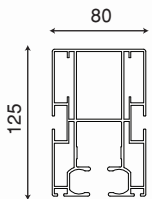

ONE MODULE
2M > 5.0M

System with single motor and 3 conveyor rafters
max 9 M

System with single motor
and 3 conveyor rafters

TWO MODULE
5M > 9M

System with single motor and 4 conveyor rafters
max 13 M

System with single motor
and 4 conveyor rafters

THREE MODULE
9M > 13M

PROFILE DETAILS

① Rafter

② Post

③ Gutter

④ Fabric Support

⑤ Puller Profile

Projection(P)	3M	4M	5M
Fabric Height(N)	425	440	450
Hood(L)	560	670	770
Fall(A)	440	545	655