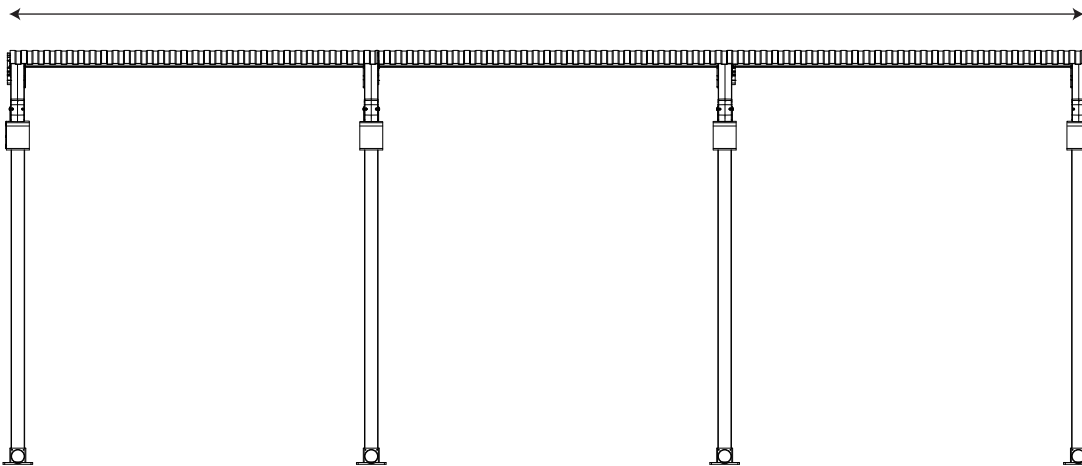

ONE MODULE
2M > 5.0M

System with single motor and 3 conveyor rafters
max 9 M

System with single motor
and 3 conveyor rafters

TWO MODULE
5M > 9M

System with single motor and 4 conveyor rafters
max 13 M

System with single motor
and 4 conveyor rafters

THREE MODULE
9M > 13M

PROFILE DETAILS

① Rafter

② Post

③ Gutter

④ Fabric Support

⑤ Puller Profile

Projection(P)	3M	4M	5M
Fabric Height(N)	425	440	450
Hood(L)	560	670	770
Fall(A)	440	545	655